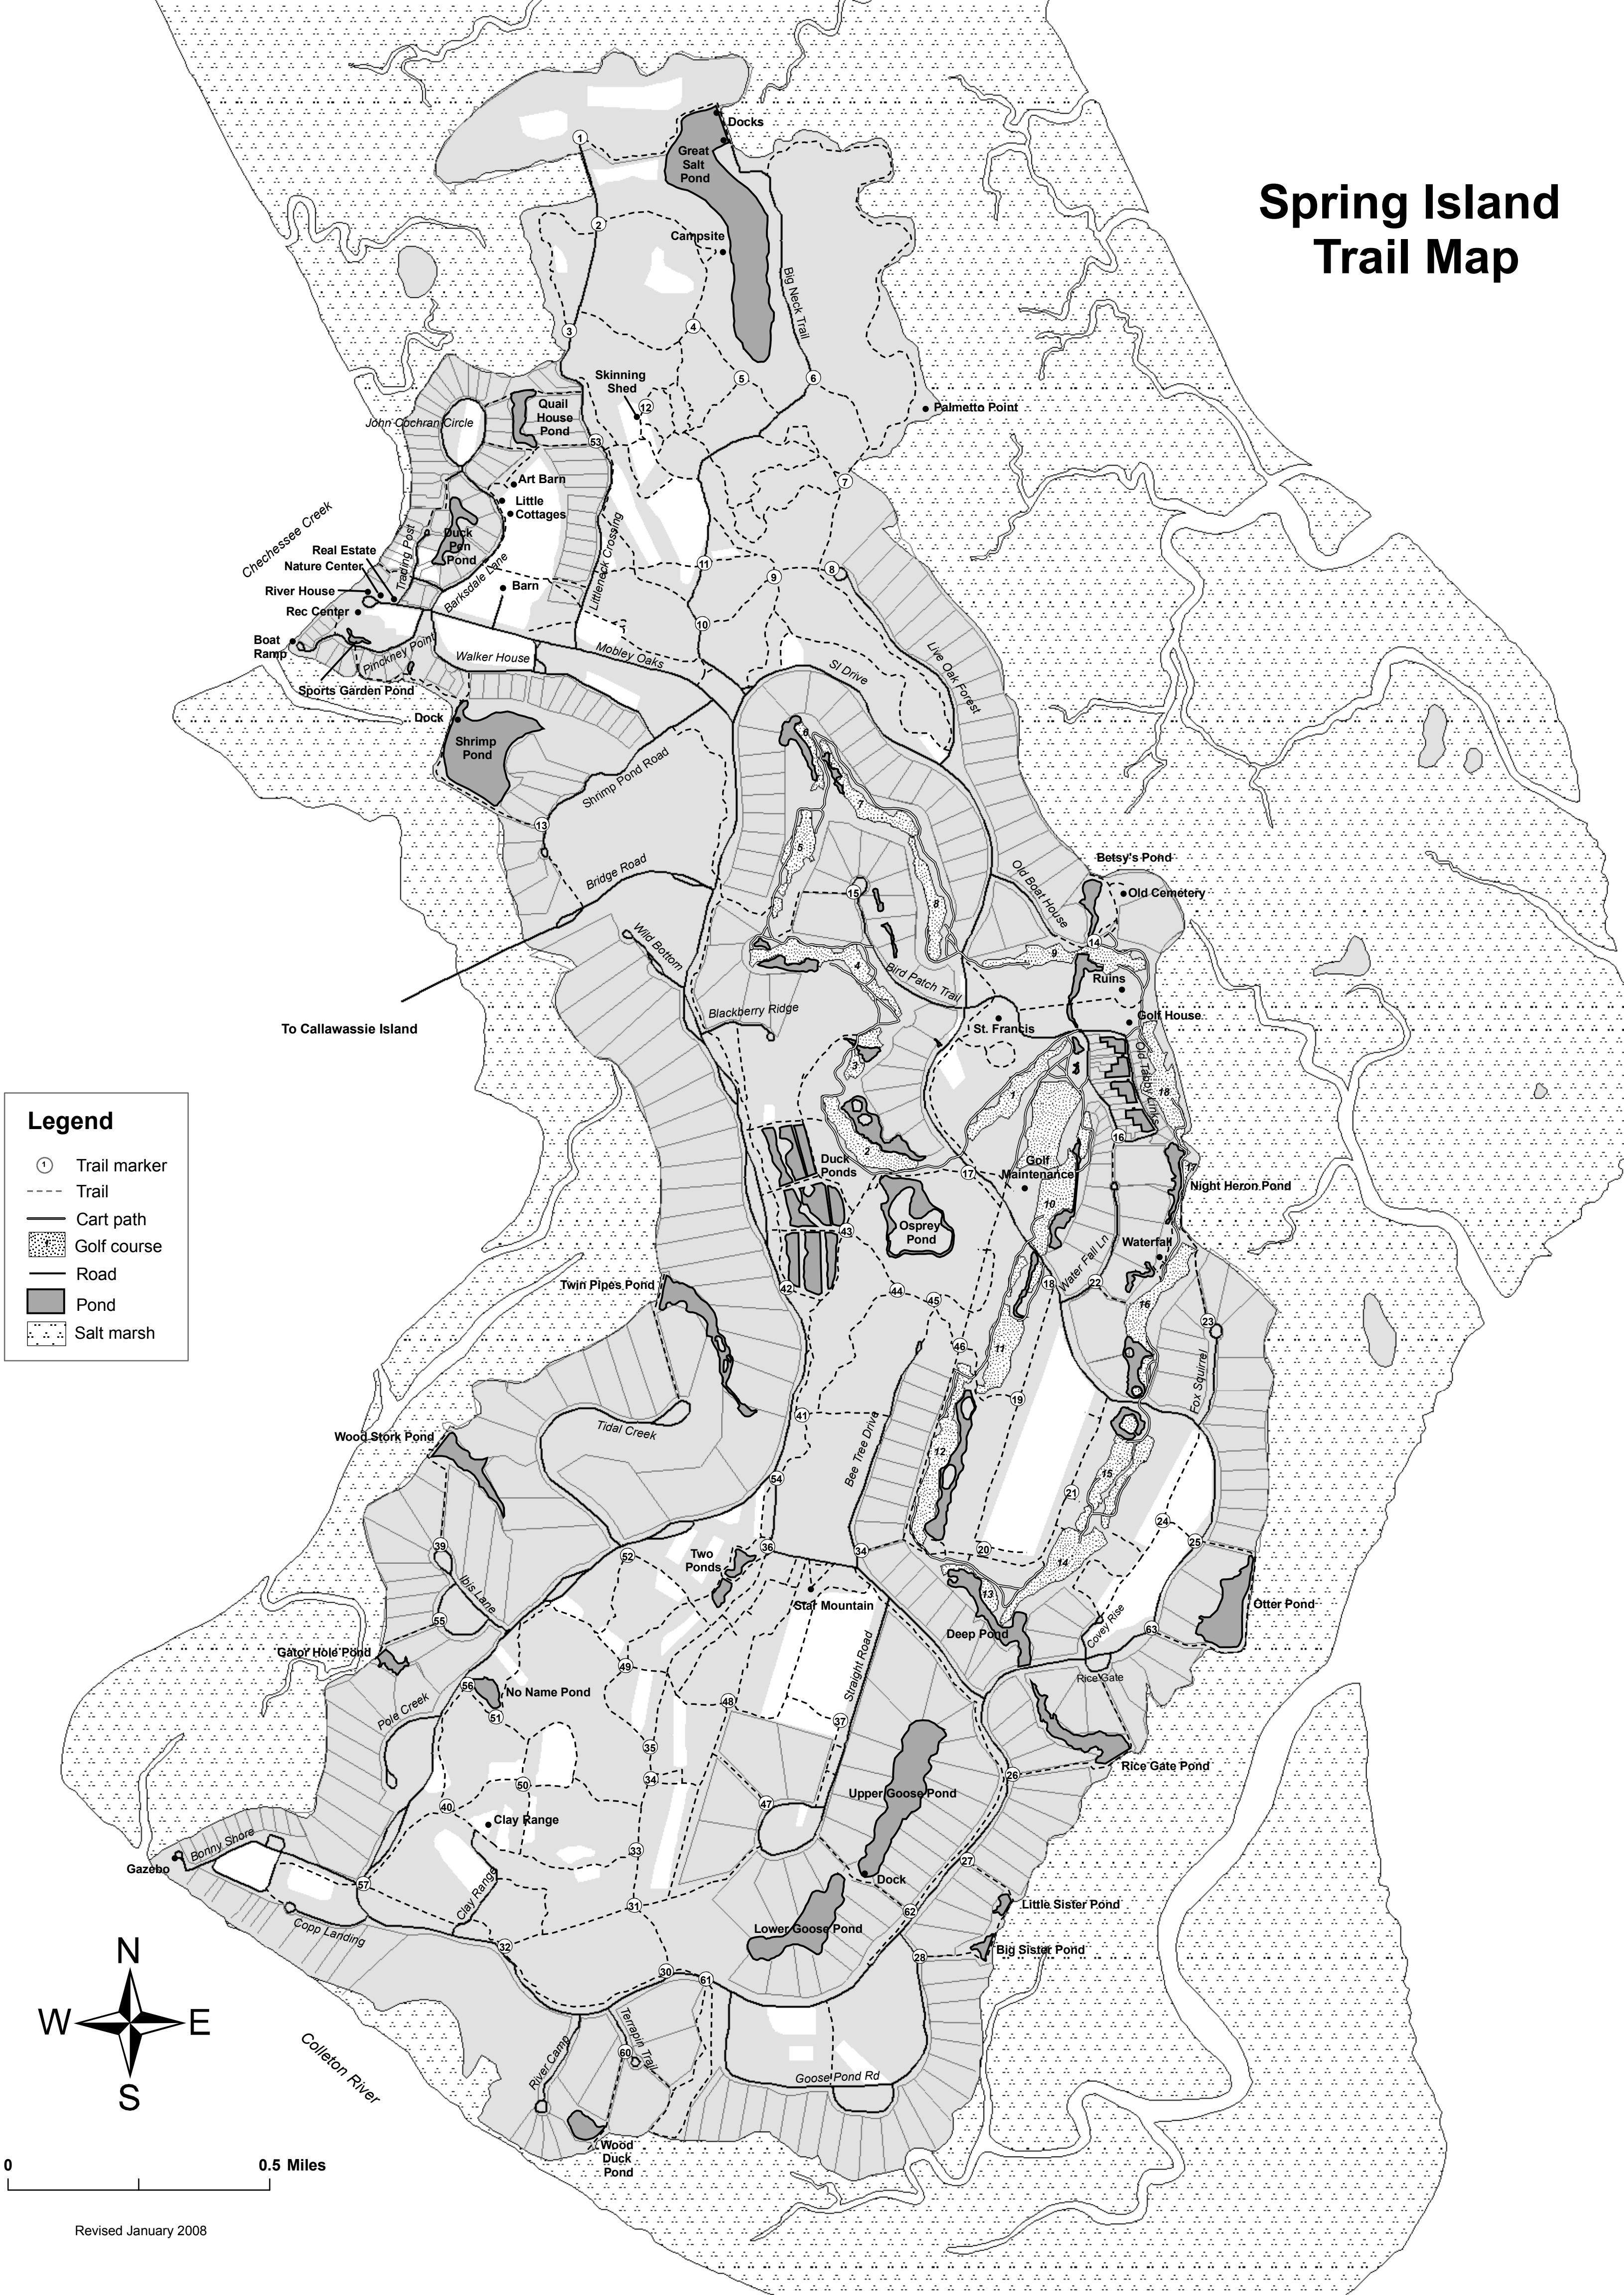

Spring Island Trail Map

Legend

- ① Trail marker
- Trail
- Cart path
- ▨ Golf course
- Road
- Pond
- ▨ Salt marsh

0 0.5 Miles