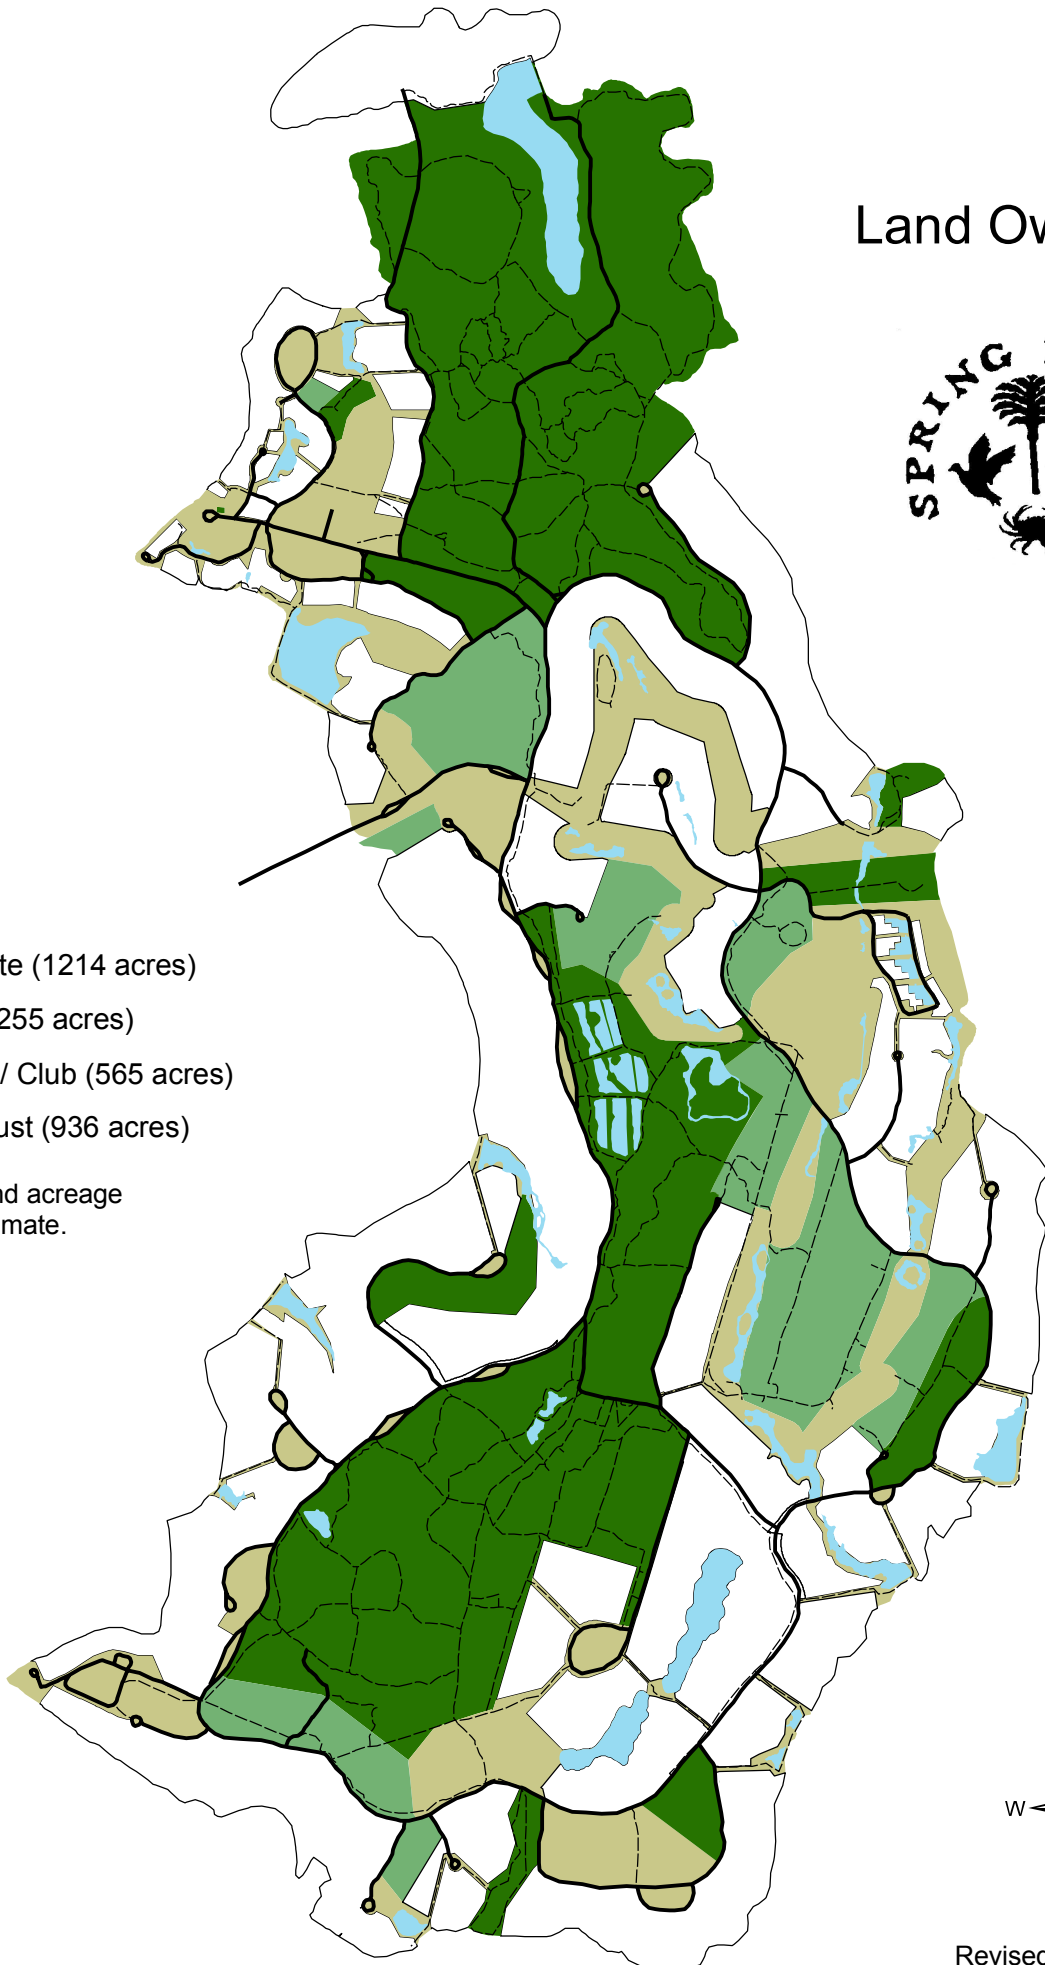

Land Ownership

Legend

-  Private (1214 acres)
-  LCI (255 acres)
-  POA / Club (565 acres)
-  SI Trust (936 acres)

Property lines and acreage are approximate.

Revised October 2008